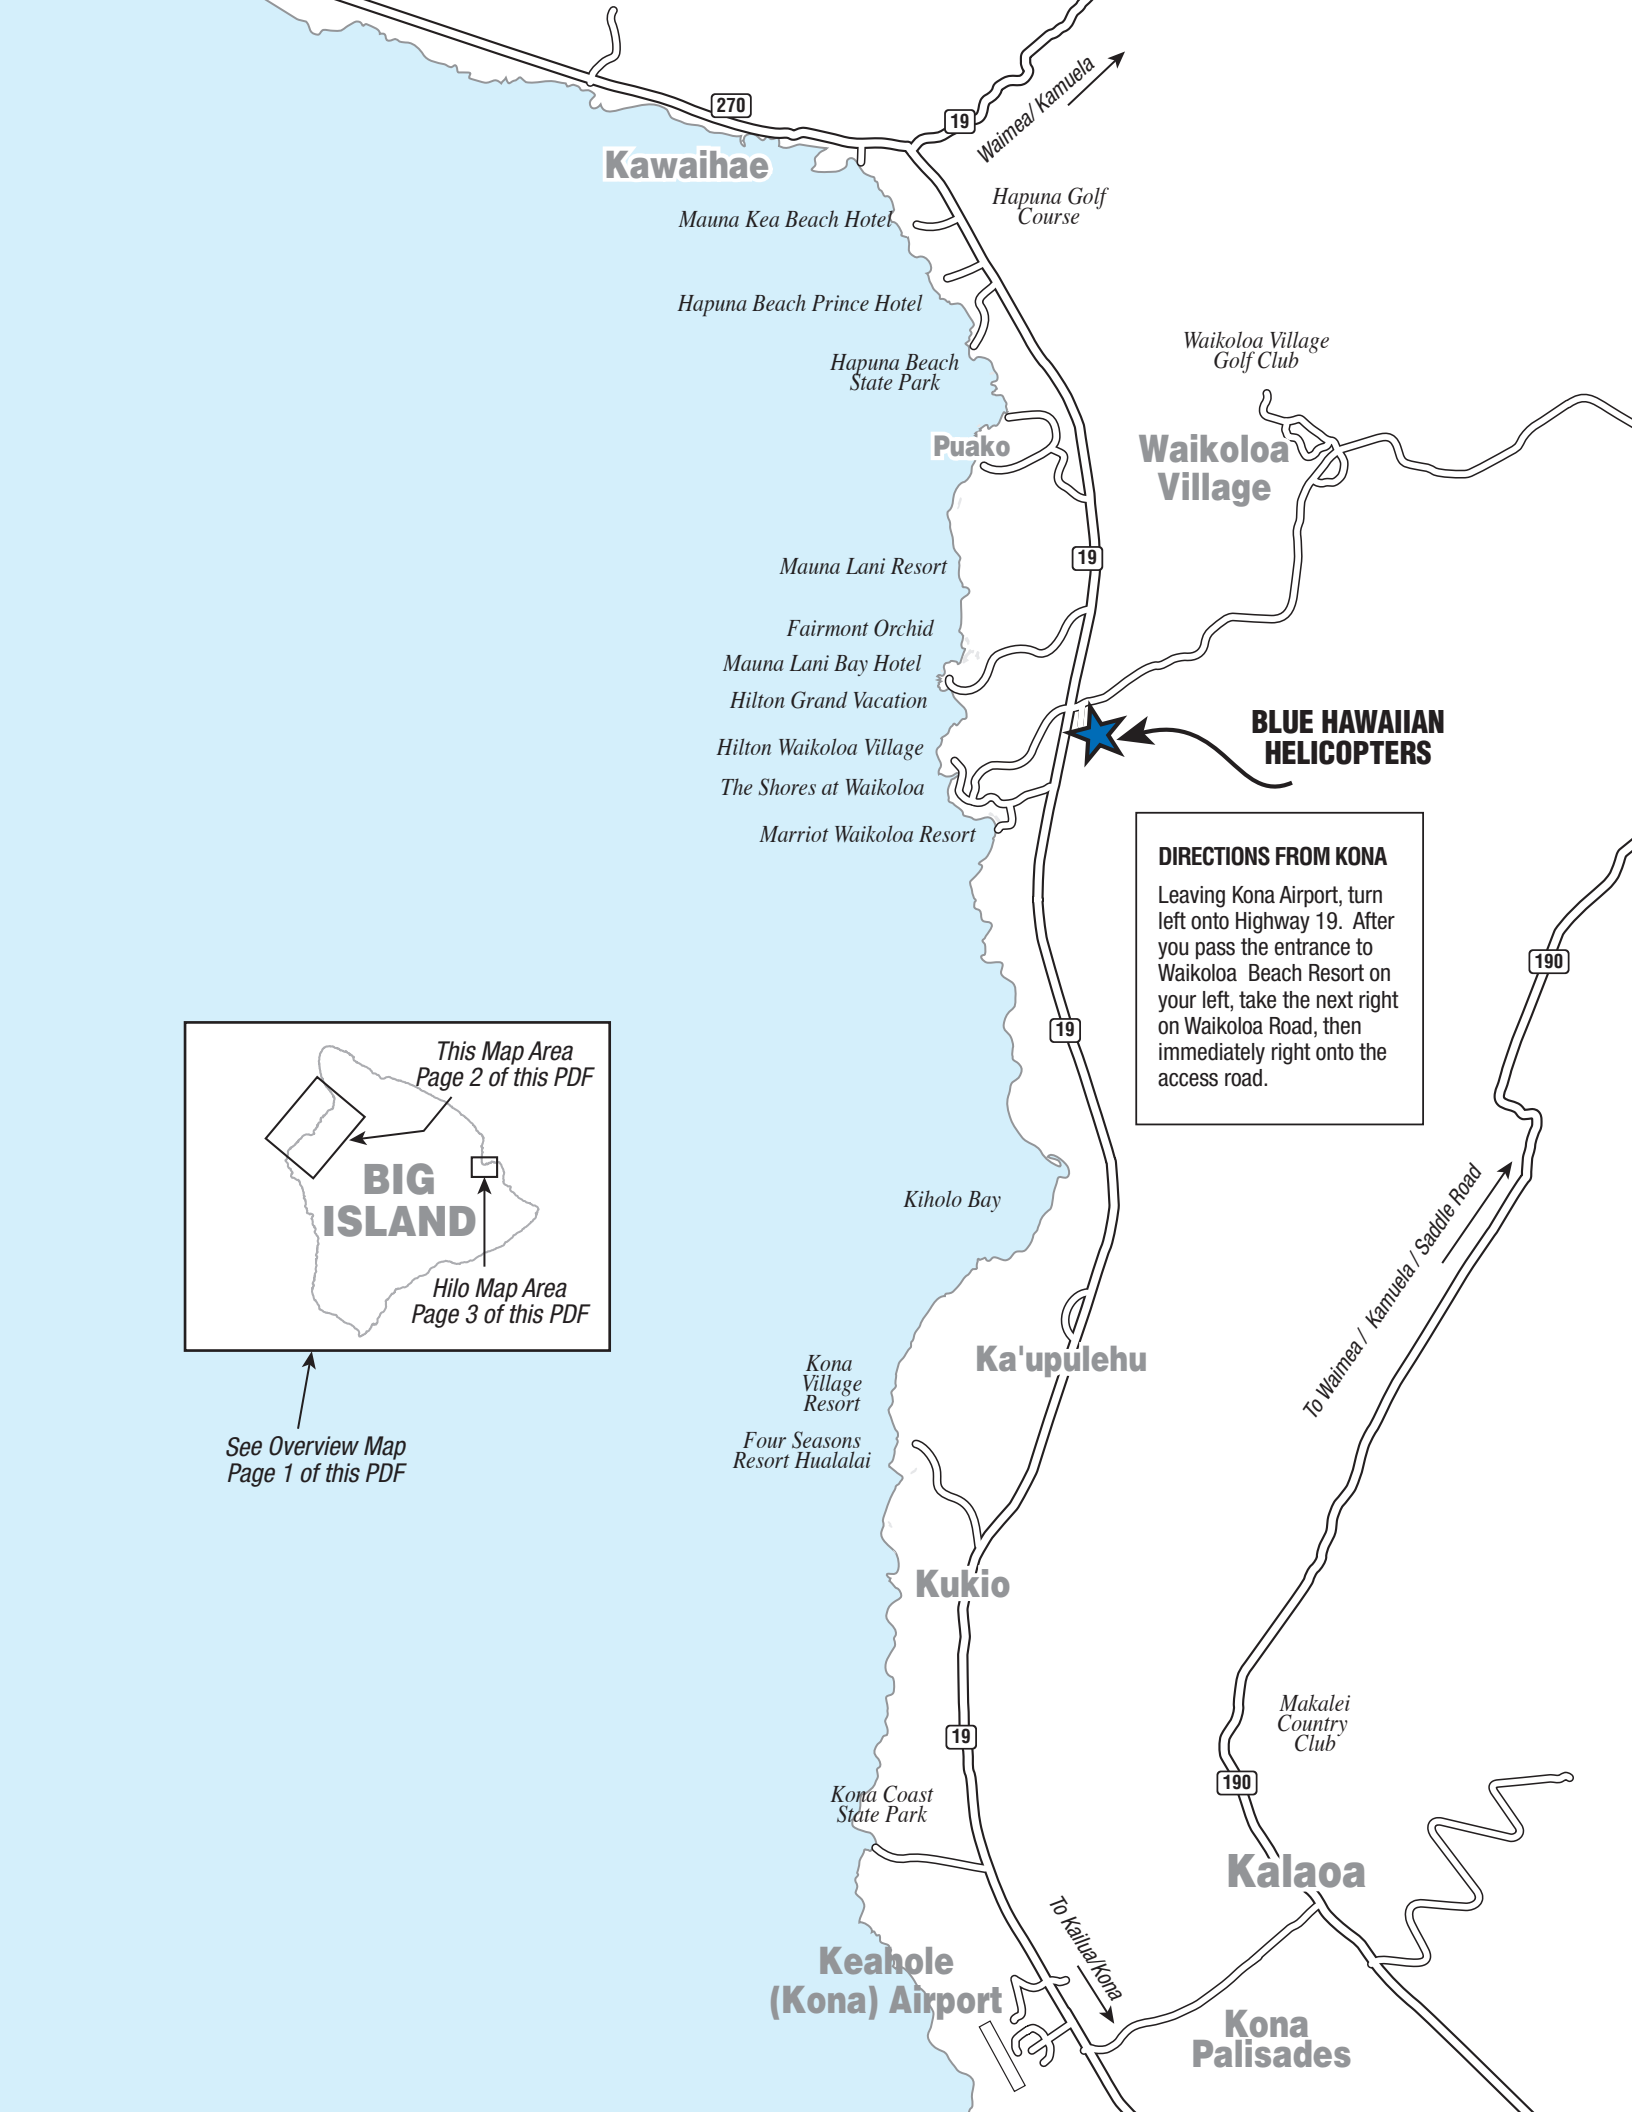

BLUE HAWAIIAN HELICOPTERS

BLUE HAWAIIAN HELICOPTERS

DIRECTIONS TO WAIKOLOA FROM KONA

Leaving Kona Airport, turn left onto Highway 19. After you pass the entrance to Waikoloa Beach Resort on your left, take the next right on Waikoloa Road, then immediately right onto the access road.

DIRECTIONS INTO HILO HELIPORT

Entering Hilo airport, turn into the airport terminal parking. Blue Hawaiian is directly across the street inside the Main Terminal

25 miles

BIG ISLAND

Kawaihae

Mauna Kea Beach Hotel

HILO

**BLUE HAWAIIAN
HELICOPTERS**

HILO DIRECTIONS
Entering Hilo airport,
turn into the airport
terminal parking.
Blue Hawaiian is
directly across the
street inside the
Main Terminal.

See Overview Map
Page 1 of this PDF

Ponahawai St

Kilauea St

Manono St

Kaunika St

Kino'ole St

Mohuli St

Lanikaula St

Lanikaula