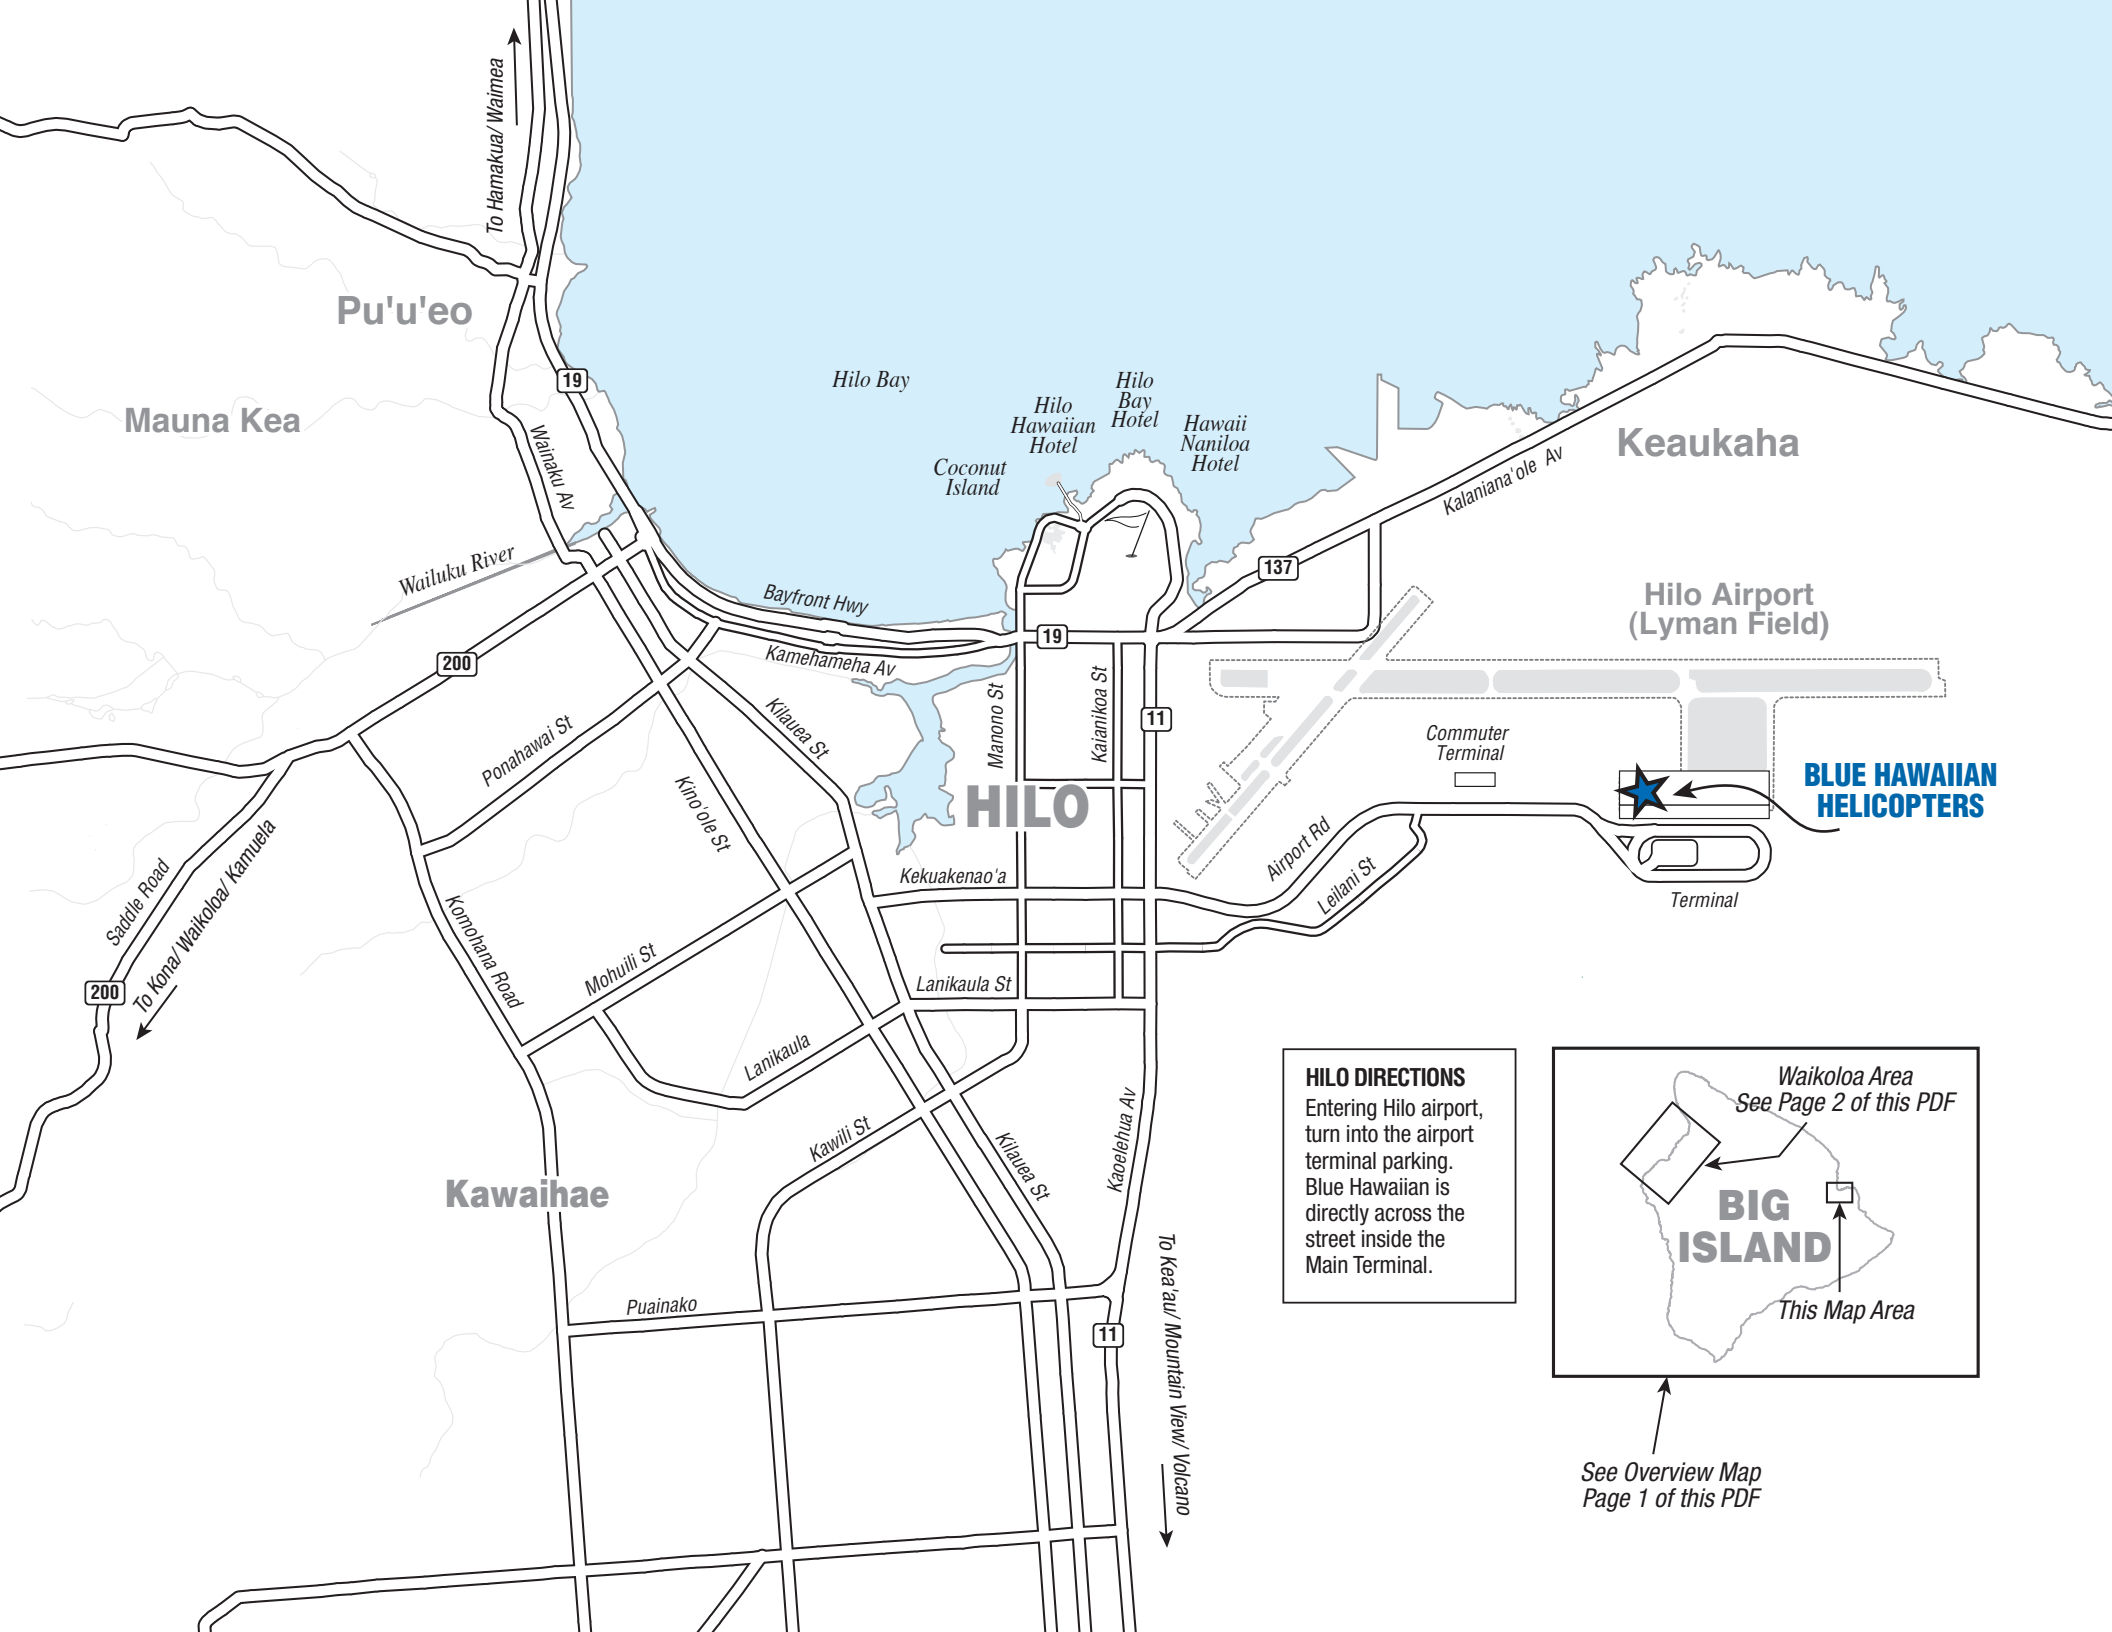

HILO

**BLUE HAWAIIAN
HELICOPTERS**

HILO DIRECTIONS
Entering Hilo airport,
turn into the airport
terminal parking.
Blue Hawaiian is
directly across the
street inside the
Main Terminal.

See Overview Map
Page 1 of this PDF